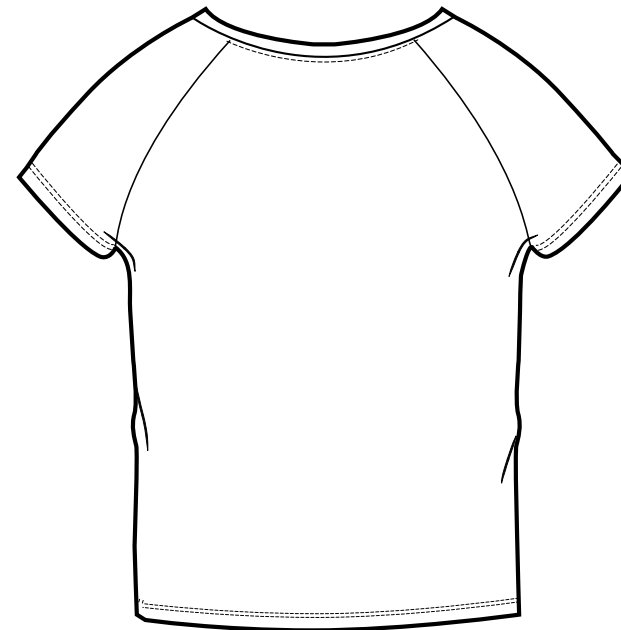

FRONT

BACK

SIZES		XS	S	M	L	XL
A	Half Chest 2,5cm below armhole	49,5	52	55	58	61
B	Body Length (from HPS)	69	71	73	75	76
C	Sleeve length	27	27	28	28	29