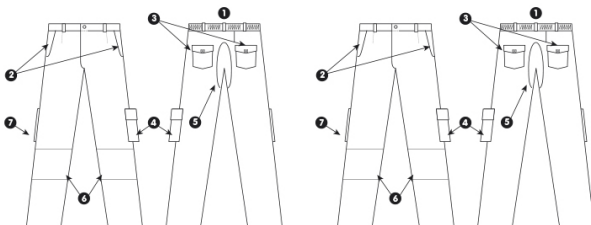

*[Measures in the waist / Measures from the waist to the bottom hem of the trouser]

FEATURES

Resistant fabric. Adjustable elastic waist on back side. 2 front pockets. 1 side gusset flap pocket with velcro fastener. 2 back functional pockets with flap and velcro fastener. 1 back side functional pocket.

65
BLUISH

55
NAVY BLUE

DETAILS

Special attention to pocket.

SCHEMES

www.roly.eu

Tested for harmful substances according to Oeko-Tex® Standard 100

SHAD 082152 TESTEX