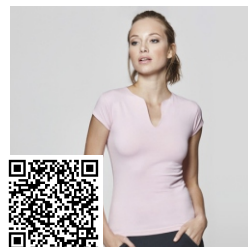

BELICE CA6532