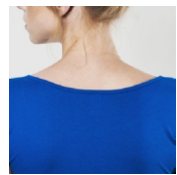

GUADALUPECA6647

DESCRIPTION

Short sleeve t-shirt, ribbed round and pronounced neckline. Side seams and fitted cut.

COMPOSITION

100% cotton, single jersey, 155 gsm.

REMARKS

*Heather grey colour 58: 85% cotton / 15% viscose.
*Removable label.

SIZES

Adults: S · M · L · XL · XXL / Kids:

SCHEME

QUANTITIES

Box	Pack
100 un.	5 un.

Adults

COLORS

SIZES

Adults	S	M	L	XL	XXL
WIDTH (A)	39cm	42cm	45cm	48cm	51cm
HIGH (B)	60cm	62cm	64cm	66cm	68cm

*[Measured from the edge 1 cm below the sleeves / Measured from the highest point of the shoulder to the end of the garment]

PRINTING TECHNIQUES AVAILABLE

RELATED MODELS