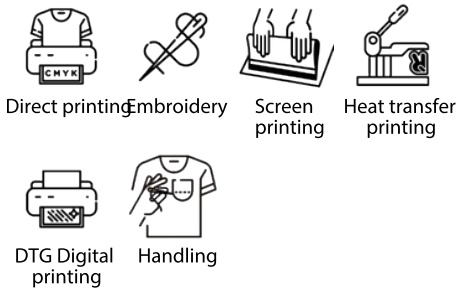

PRINTING TECHNIQUES AVAILABLE