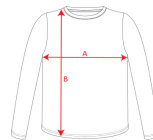

PANACEA CA9098

PANACEA

DESCRIPTION

Unisex service top with short sleeves and crossed peak neckline. Pocket on chest and two side pockets. Lateral openings

COMPOSITION

65% polyester / 35% cotton Twill, 160 gsm

REMARKS

- Top to combine with VADEMECUM trousers.
- *Removable label.
- *Unisex model.
- *Laboratory.
- *Health.
- *Esthetic.
- *Food Industry.
- *Cleaning.

SIZES

Adults: XS · S · M · L · XL · XXL · XXXL / Kids:

SCHEME

QUANTITIES

Adults

Box	Pack
50 un.	1 un.

COLORS

SIZES

Adults	XS	S	M	L	XL	XXL	XXXL
WIDTH (A)	54cm	57cm	60cm	63cm	66cm	69cm	72cm
HEIGHT (B)	68cm	70cm	72cm	74cm	76cm	78cm	80cm

*[Measured from the edge 1 cm below the sleeves / Measured from the highest point of the shoulder to the end of the garment]