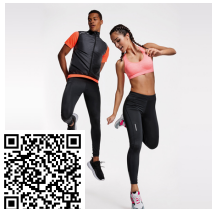

BRISTOL LG0406